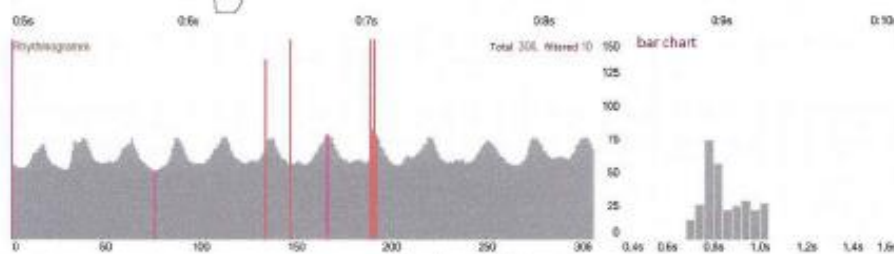

Portrait of autokorrelation

Neurodynamic Matrix

Energetical pyramid

Energetical balance