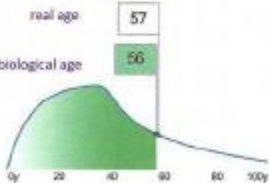

Fractal portrait of biorhythm