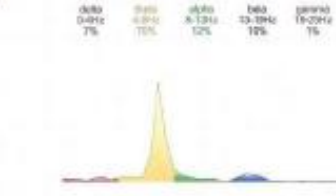

Vegetative regulation

Central regulation